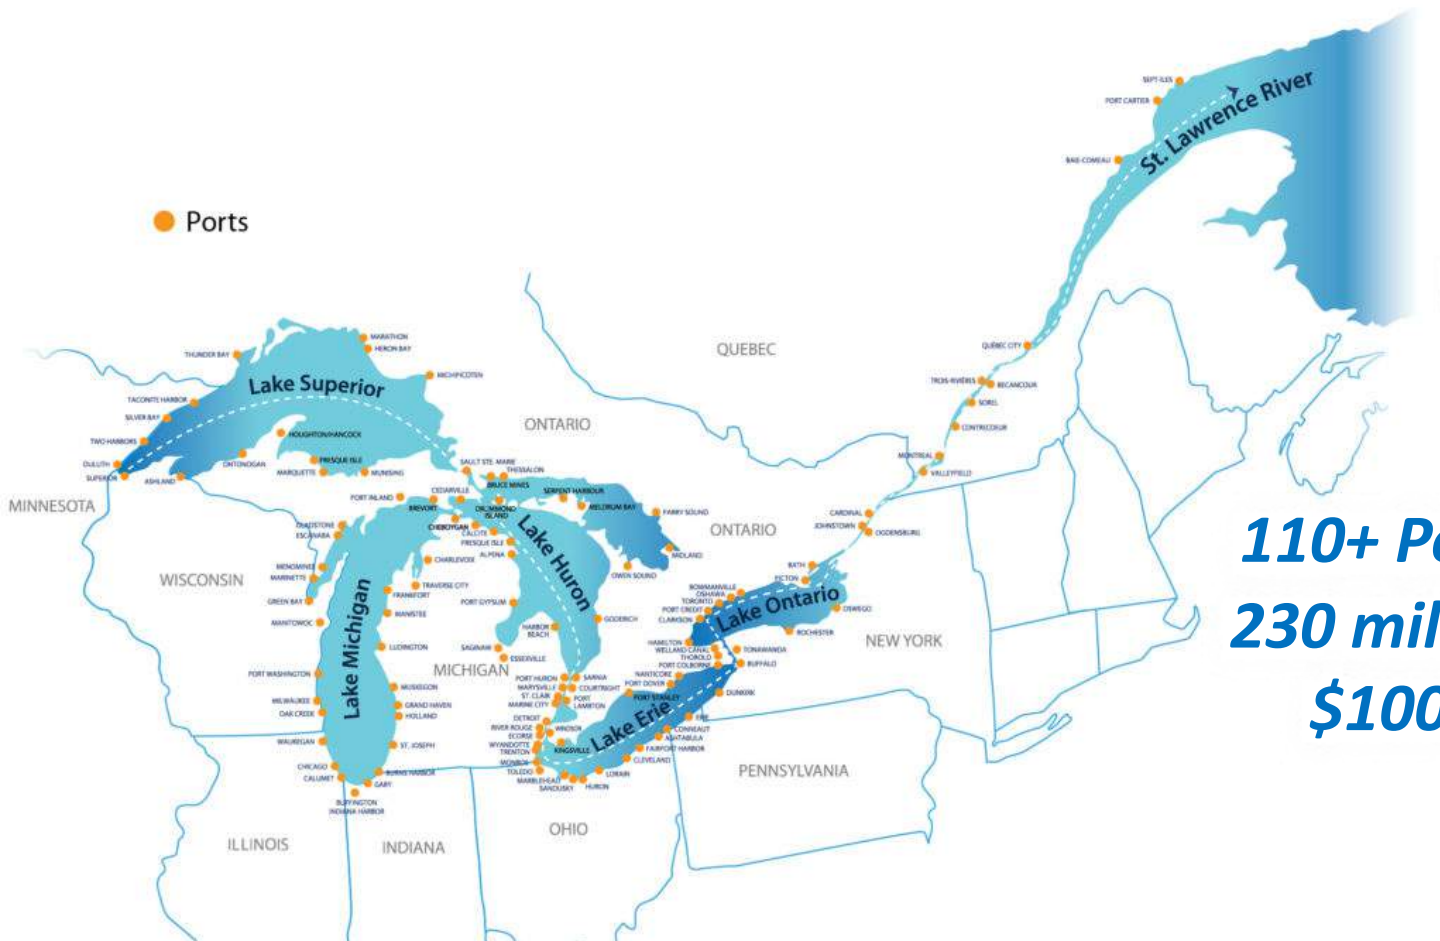

CHAMBER OF  
MARINE COMMERCE

CHAMBRE DE  
COMMERCE MARITIME

# Marine Delivers

*Safe, Efficient and Environmentally Smart*

[www.MarineDelivers.com](http://www.MarineDelivers.com)

# Great Lakes-St. Lawrence River Waterway

**110+ Port cities/towns**  
**230 million mt of cargo**  
**\$100 billion value**

# Port Activity Delivers Significant Economic Benefits

Bi-National Great Lakes – St. Lawrence Shipping Contributes ...